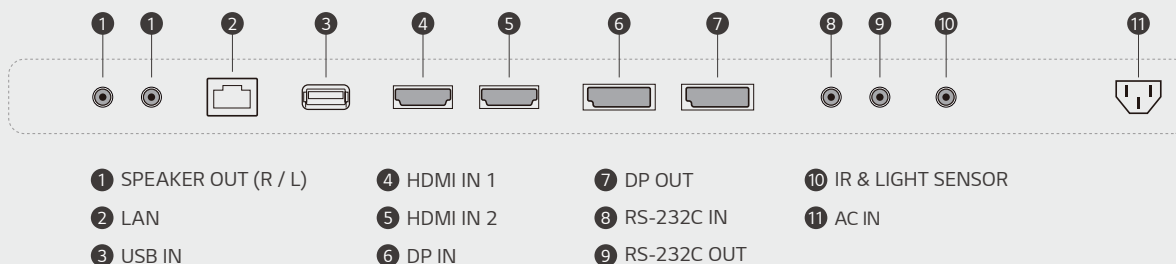

* System-on-Chip

SLIM BEZEL DESIGN

XS4J attracts attention with elegant design, featuring a slim bezel. These displays enhance the visual impact of the played content and the store's overall atmosphere.

* Bezel Width (T,B / R,L) : 12.0 / 9.9 mm (55XS4J), 9.0 / 6.5 mm (49XS4J)

WIDE OPERATING TEMPERATURE RANGE

XS4J can operate at various temperatures of 0-40°C*.

* Based on LG internal test conducted in February, 2021

* All images in this datasheet are for illustrative purposes only.

CONNECTIVITY

* Jack Panels may differ from the above image, so please contact LG sales team to verify before ordering.

Download
LG C-Display+
Mobile App
Google Play Store