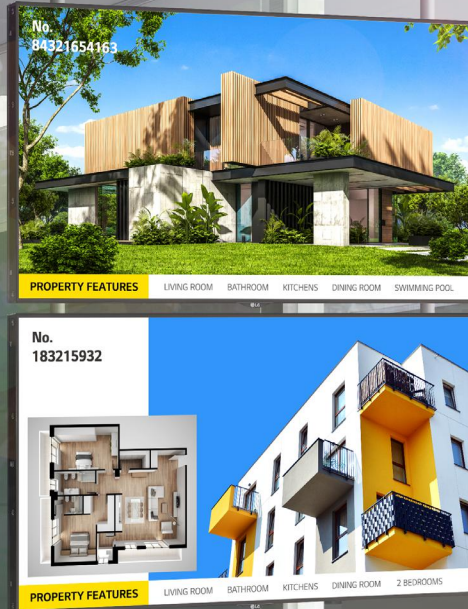

Real Estate

* All images in this datasheet are for illustrative purposes only.

Window Facing Display 55/49XS4J

Outstanding Visibility Beyond Window

 4,000nits
High Brightness

 Slim Bezel

 Long-lasting
High Performance

 webOS
Smart Platform

 Built-in Wi-Fi

 Web-based
Monitoring Solution

		XS4J
	Screen Size, Panel	55" / 49", IPS M+ (WRGB)
Panel	Native Resolution	FHD (1,920 × 1,080)
	Brightness	4,000 nits (Typ.), 3,200 nits (Min.)
Feature	Back Light Sync, Embedded CMS, Temperature Sensor, Auto Brightness Sensor, Built-in Wi-Fi Module, Control Manager	

HIGH VISIBILITY UNDER THE SUNLIGHT

With a great brightness of 4,000 nits*, XS4J clearly deliver contents and attract public attention, which is the ultimate display for outdoor visibility. QWP** enables clear visibility even when the viewer is wearing polarized sunglasses.